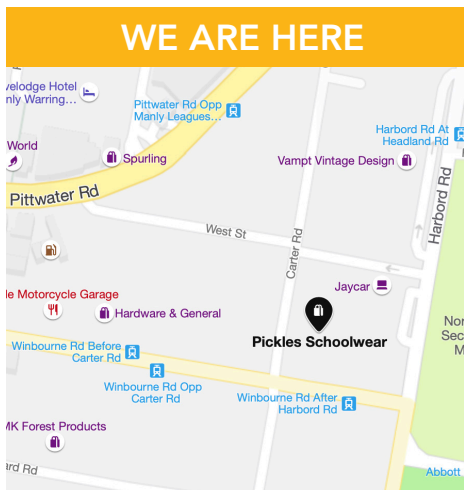

We are located at
cnr Fitzroy St & Saywell St, Marrickville
PLEASE REFER TO THE PICKLES SCHOOLWEAR WEBSITE FOR OPENING HOURS

We recommend booking a **uniform appointment** to avoid long wait times. Appointments can be made via the Pickles website by selecting your school from the SHOP ONLINE SCHOOLS drop down menu. Alternatively SHOP NOW and place your uniform **order online**. Please refer to your school's landing page via the Pickles Schoolwear website for details on the delivery options for your school and size guide information. For **online order collection** from the Retail Outlet, a confirmation SMS will be sent once the order is packed and ready for pick up.